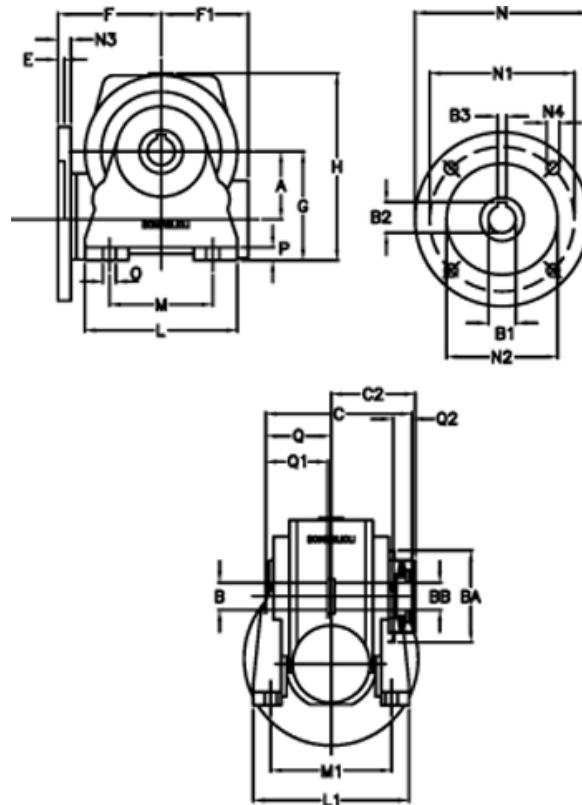

Article number: 390204907012216

Description: Worm Gear with Torque Limiter
VF 49-L1-N-70 P63B5

Measures

a = 49.50	C2 = 63,5	L1 = 124	O = 8.5
B = 25	Description = VF 49N-xx-63B5	m = 63	P = 12
B1 E7 = 11	E = 3.0	M1 = 98.5	Q = 51.0
B2 = 12.8	F = 70	N = 140	Q1 = 41
B3 H9 = 4	F1 = 63	N1 = 115	Q2 = 15
BA = 63	g = 82	N2 = 95	
BB H7 = 14	H = 138.0	N3 = 10.5	
C = 105	L = 110	N4 = 9,5	